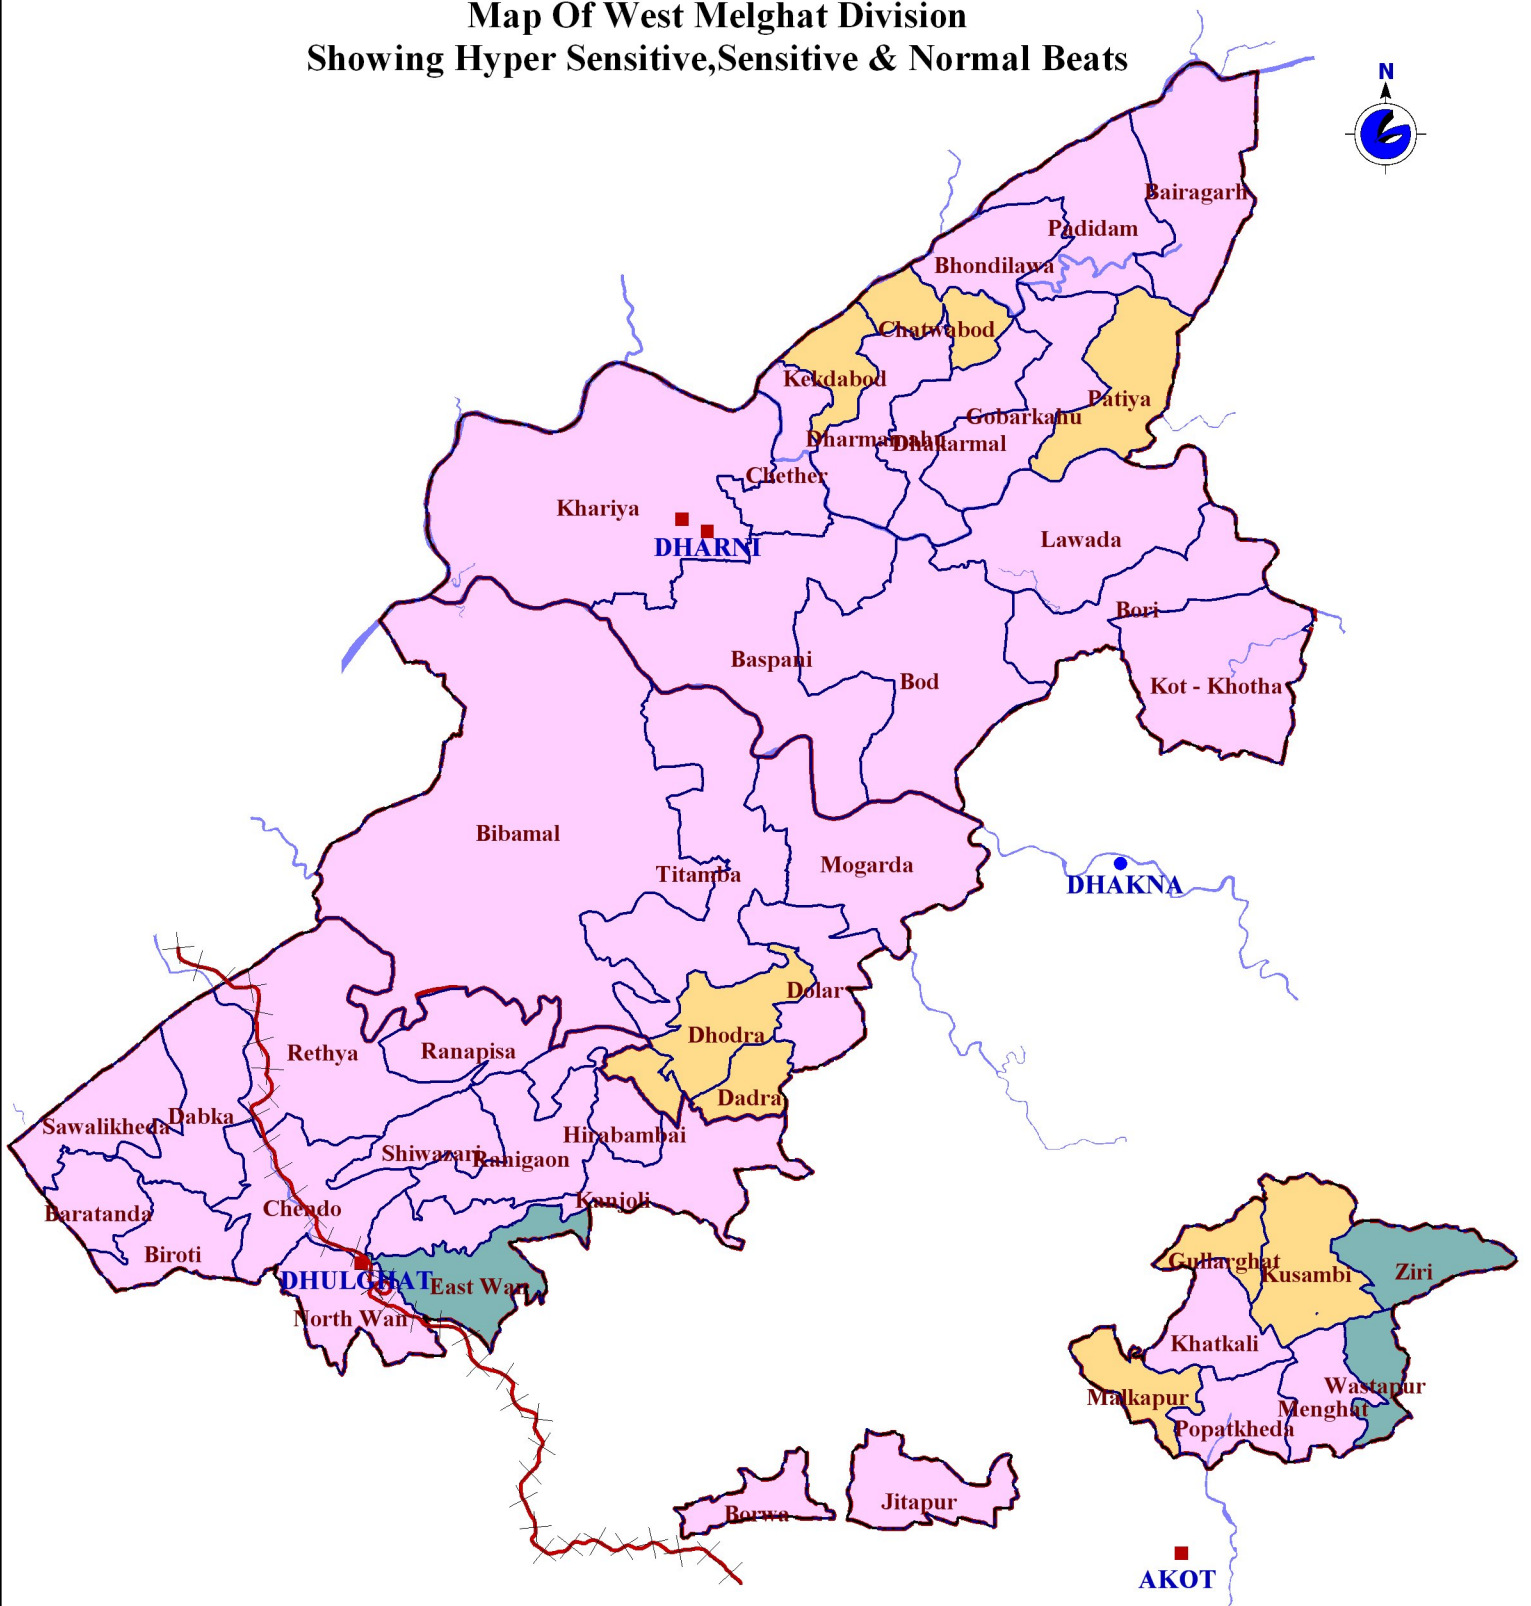

Map Of West Melghat Division Showing Hyper Sensitive, Sensitive & Normal Beats

- | | | | | | |
|--|-------------------|----------------|--------------------|--|-----------------------|
| | Division Boundary | | Range Head Quarter | | Normal Beats |
| | Range Boundary | | Railway Line | | Sensitive Beats |
| | Beat Boundary | Bibamal | Beat Name | | Hyper Sensitive Beats |

Conservator of Forests,
Working Plan Division,
Amravati