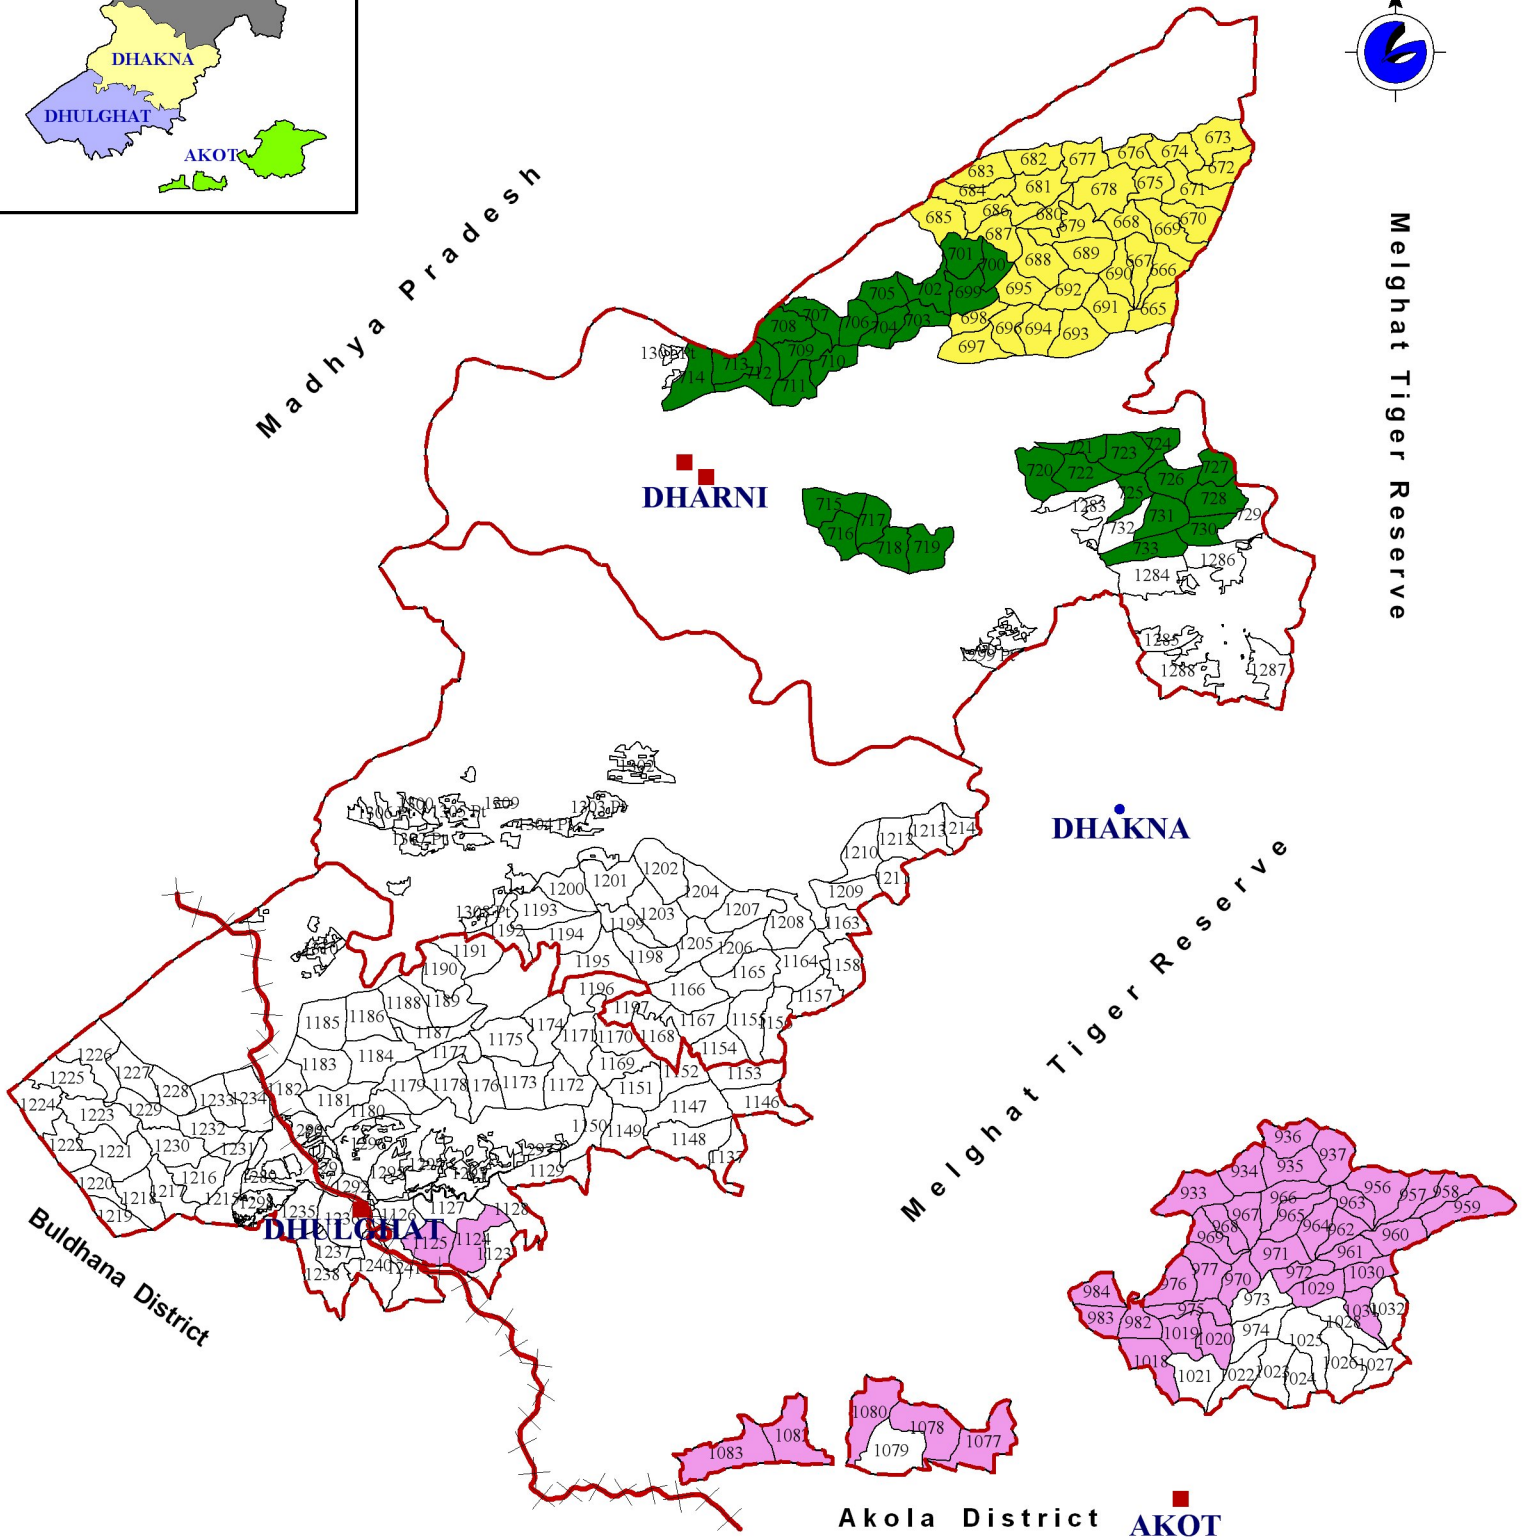

**Ranges**

**Map of West Melghat Division  
Showing Felling Series of Bamboo ( Over lapping) W.C.**

**Legend**

- Division Boundary
- Range Boundary
- Compartment Boundary
- Range Head Quarter
- Compartment No.
- Railway Line

**Felling Series**

- Dharni Bamboo F.S.
- Pariya Bamboo F.S.
- Khatkali Bamboo F.S.

Conservator of Forests,  
Working Plan Division,  
Amravati