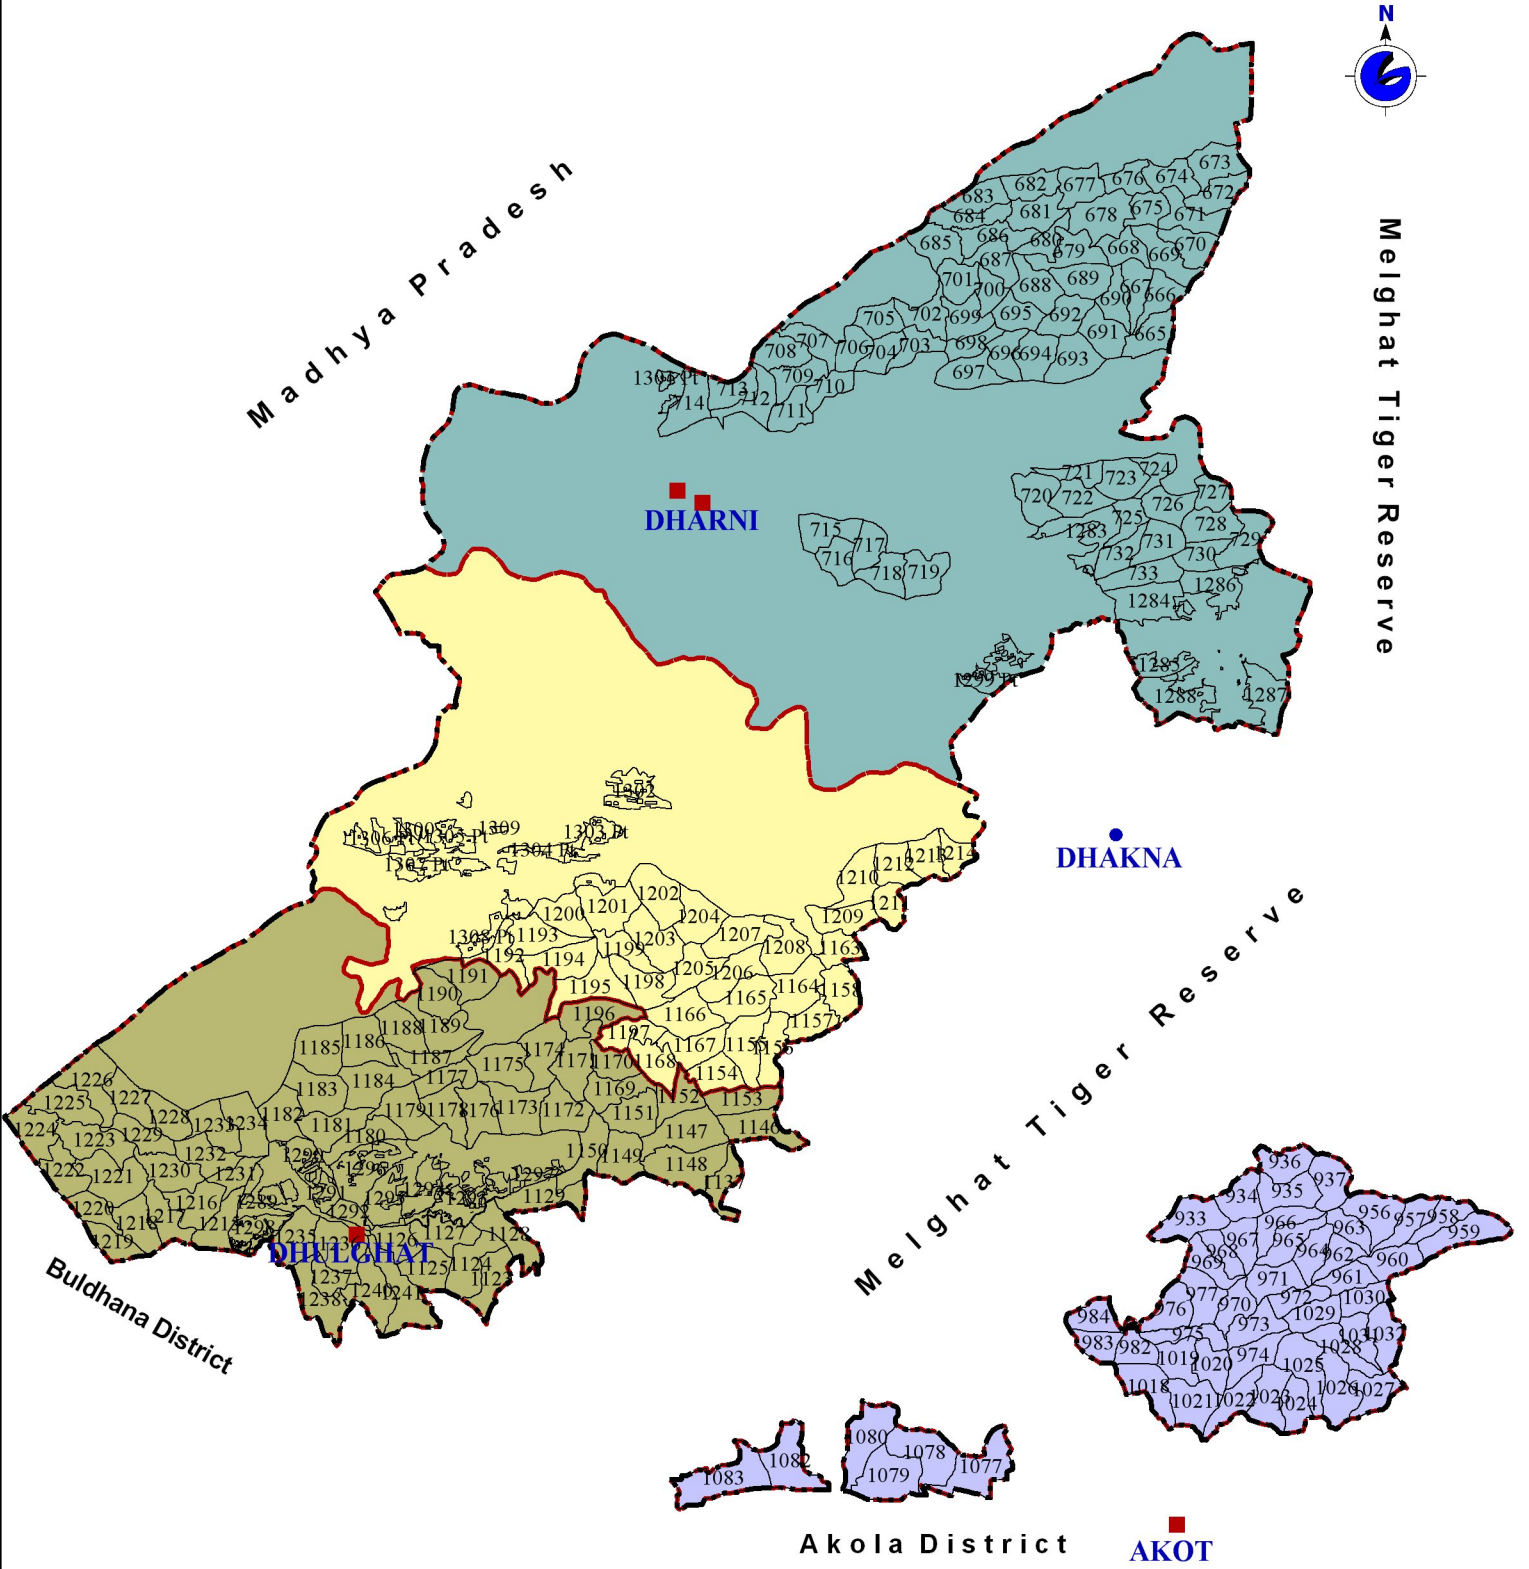

Administrative Map Of West Melghat Forest Division

Legend

- | | | | |
|--|----------------------|--|----------------|
| | Division Boundary | | DHARNI RANGE |
| | Range Boundary | | DHAKNA RANGE |
| | Compartment Boundary | | DHULGHAT RANGE |
| | Range Head Quarter | | AKOT RANGE |

Conservator of Forests,
Working Plan Division,
Amravati