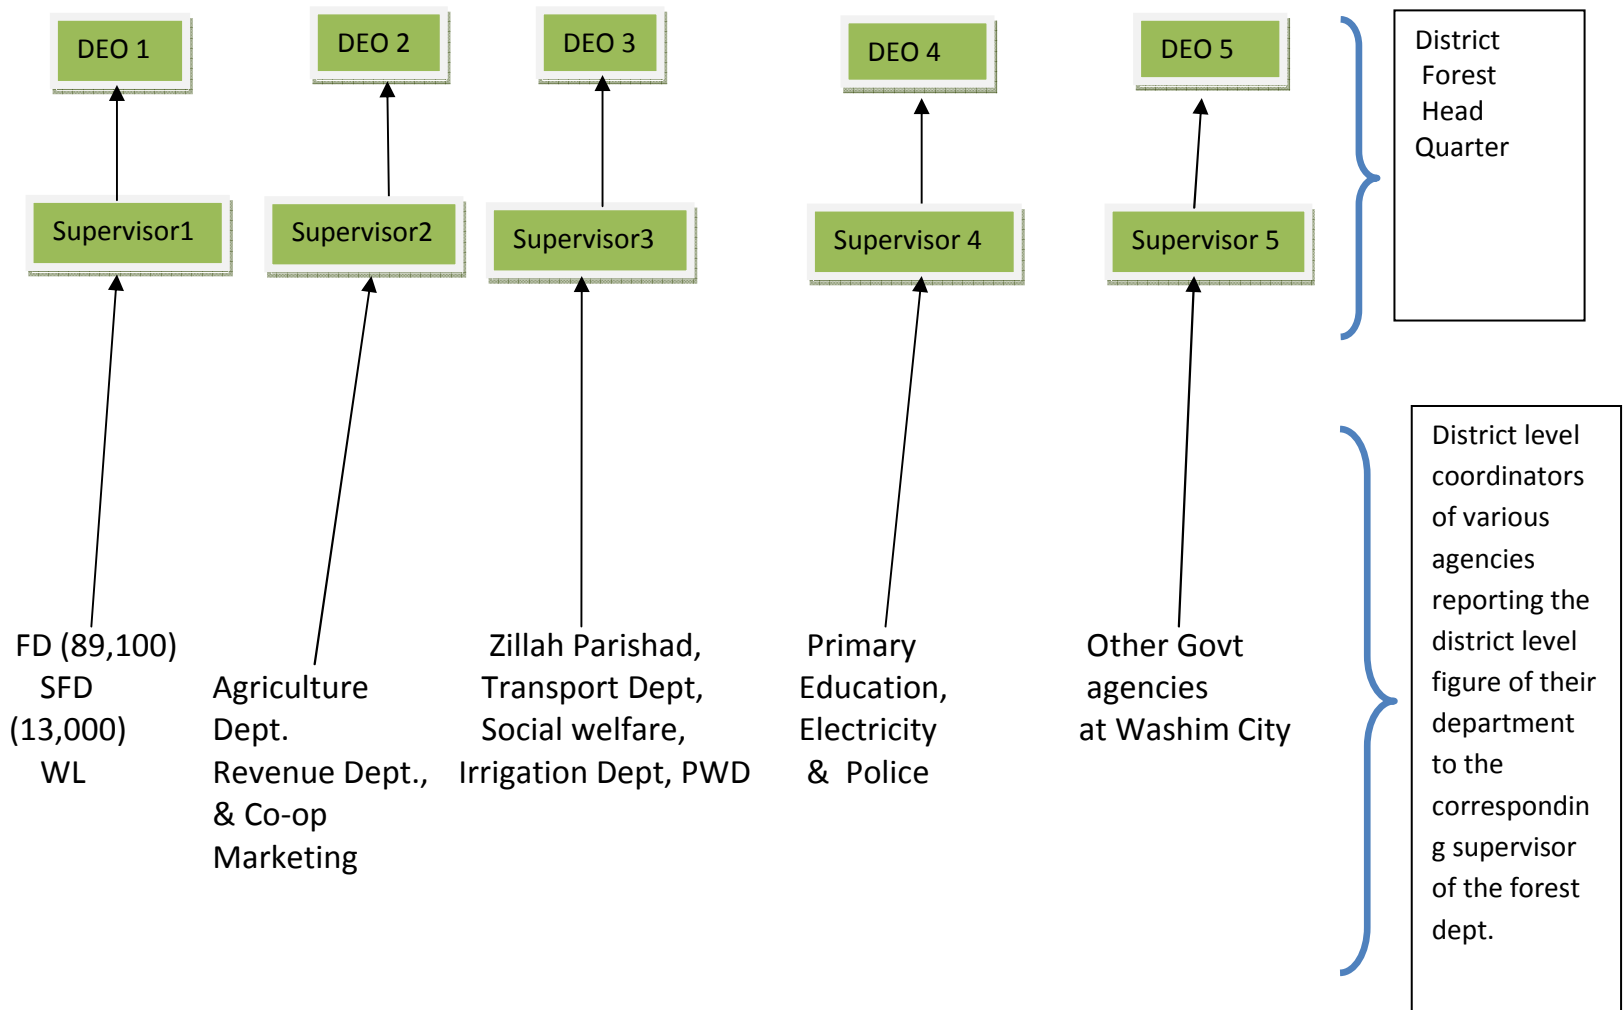

**Flow Chart for online data entry for 1st July 2016 Plantation
Washim
(Available on <http://ccftamt.gov.in>)**

***DEO = Data Entry Operator**