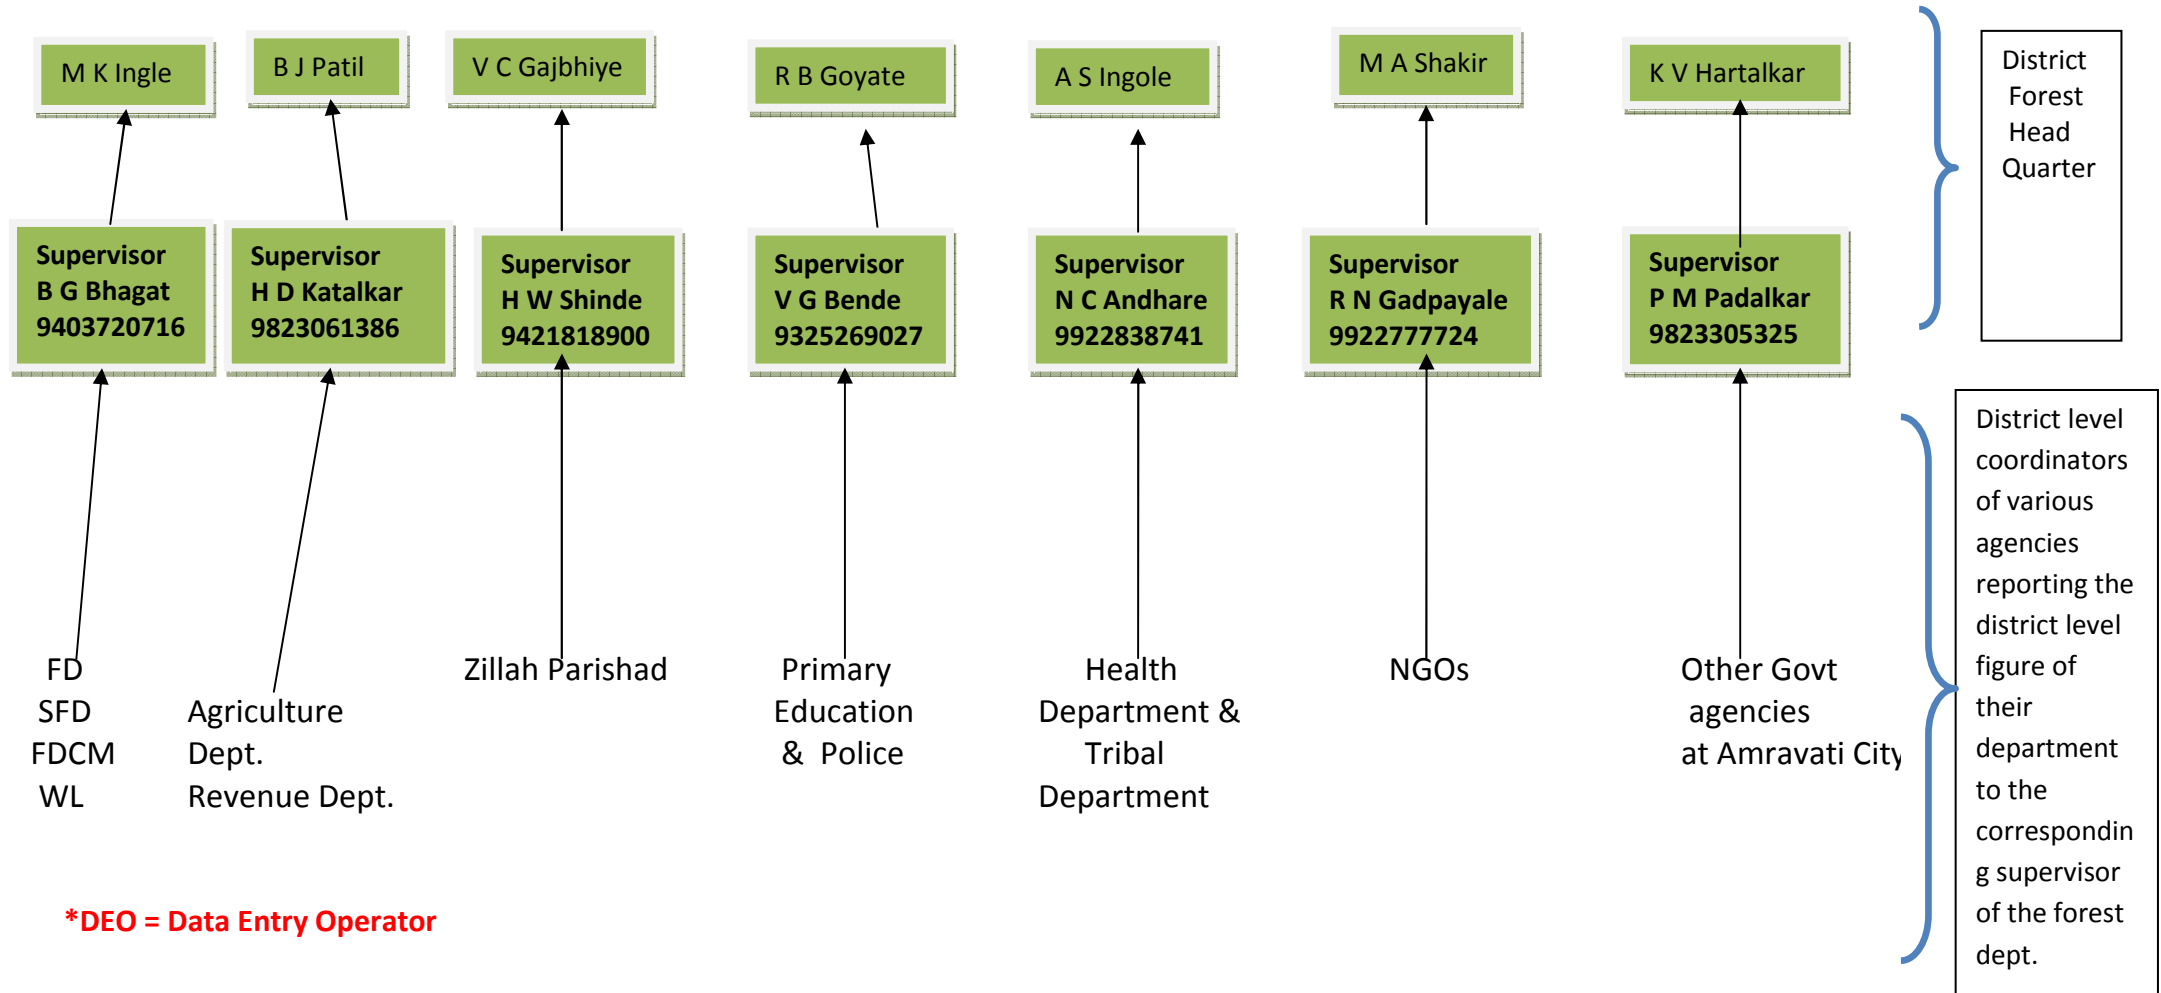

**Flow Chart for online data entry for 1<sup>st</sup> July 2016 Plantation  
Amravati  
(Available on <http://ccftamt.gov.in>)**

**\*DEO = Data Entry Operator**