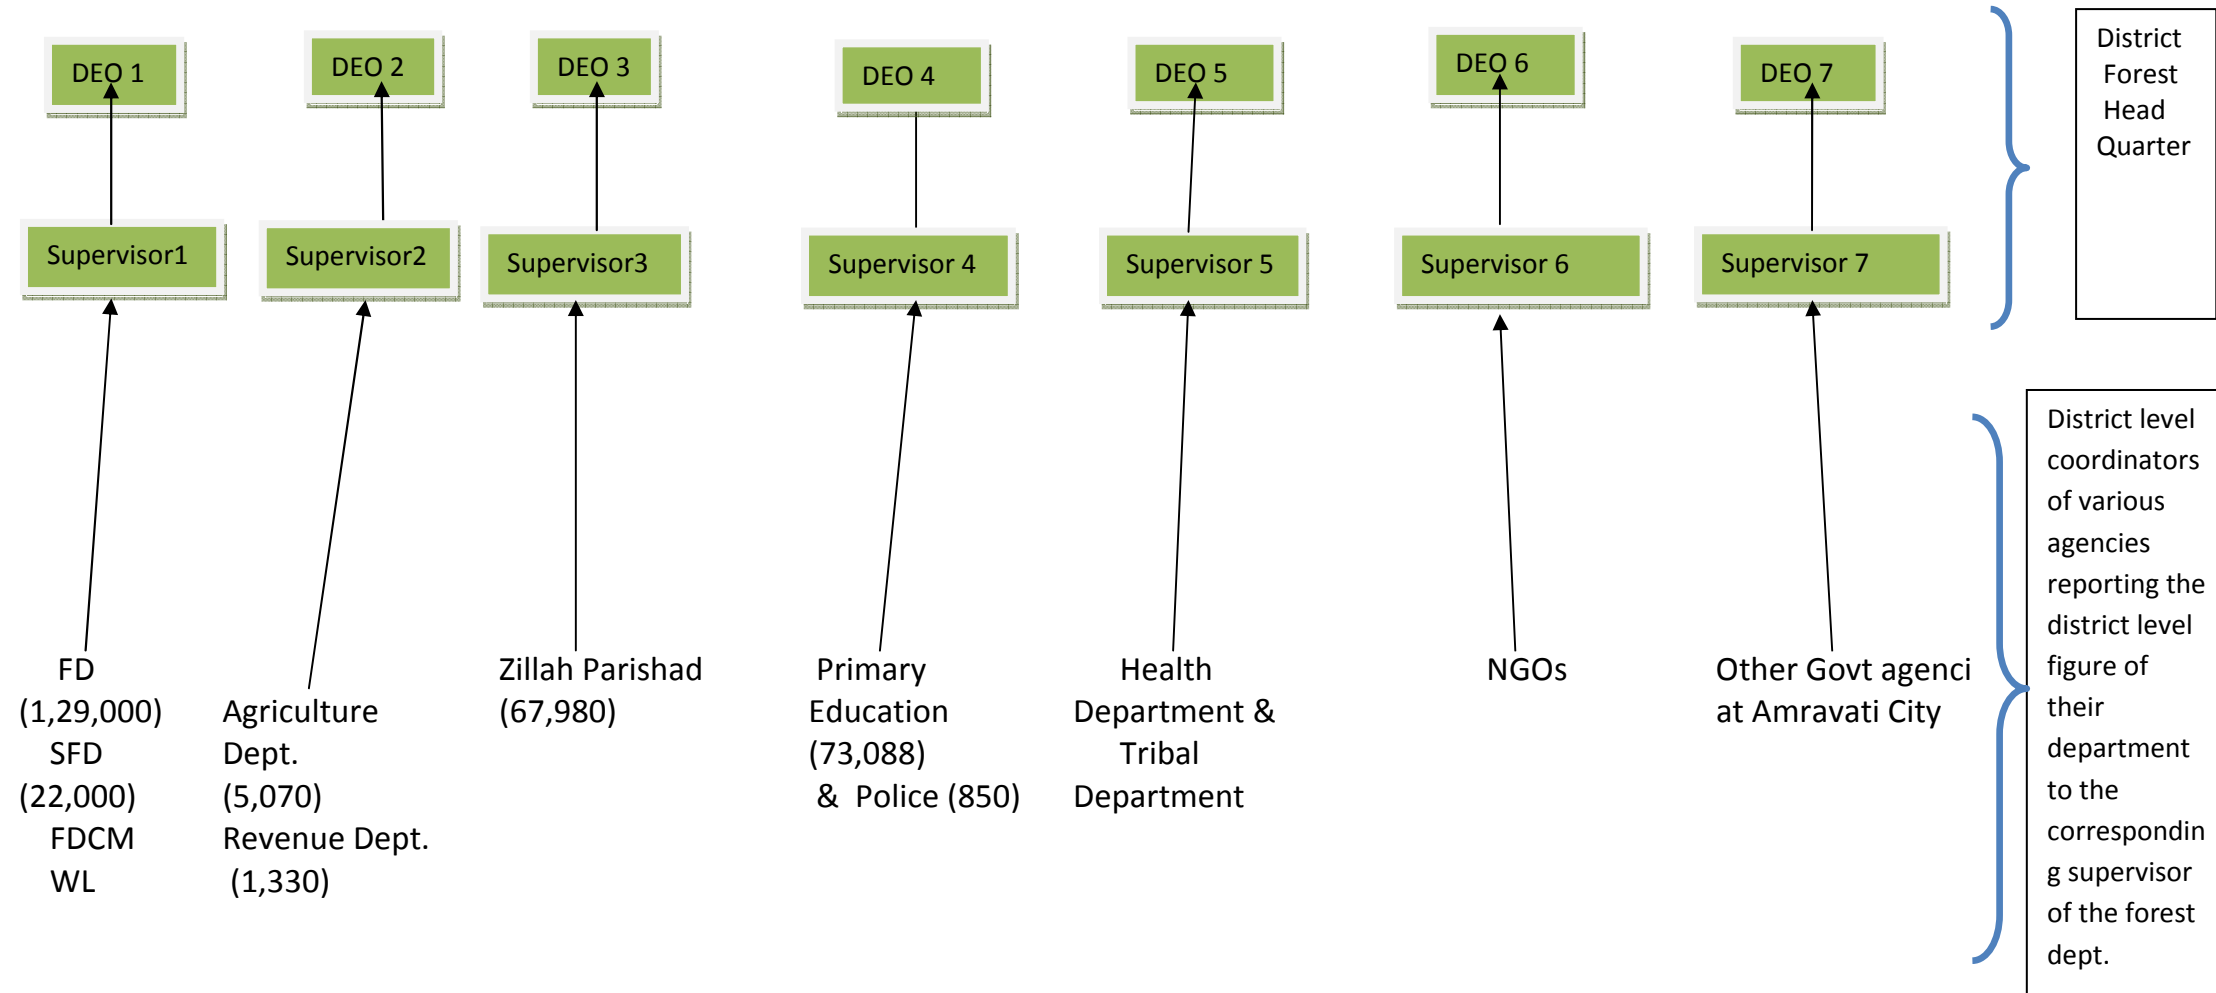

# Flow Chart for online data entry for 1<sup>st</sup> July 2016 Plantation Amravati

(Available on <http://ccftamt.gov.in>)

**\*DEO = Data Entry Operator**