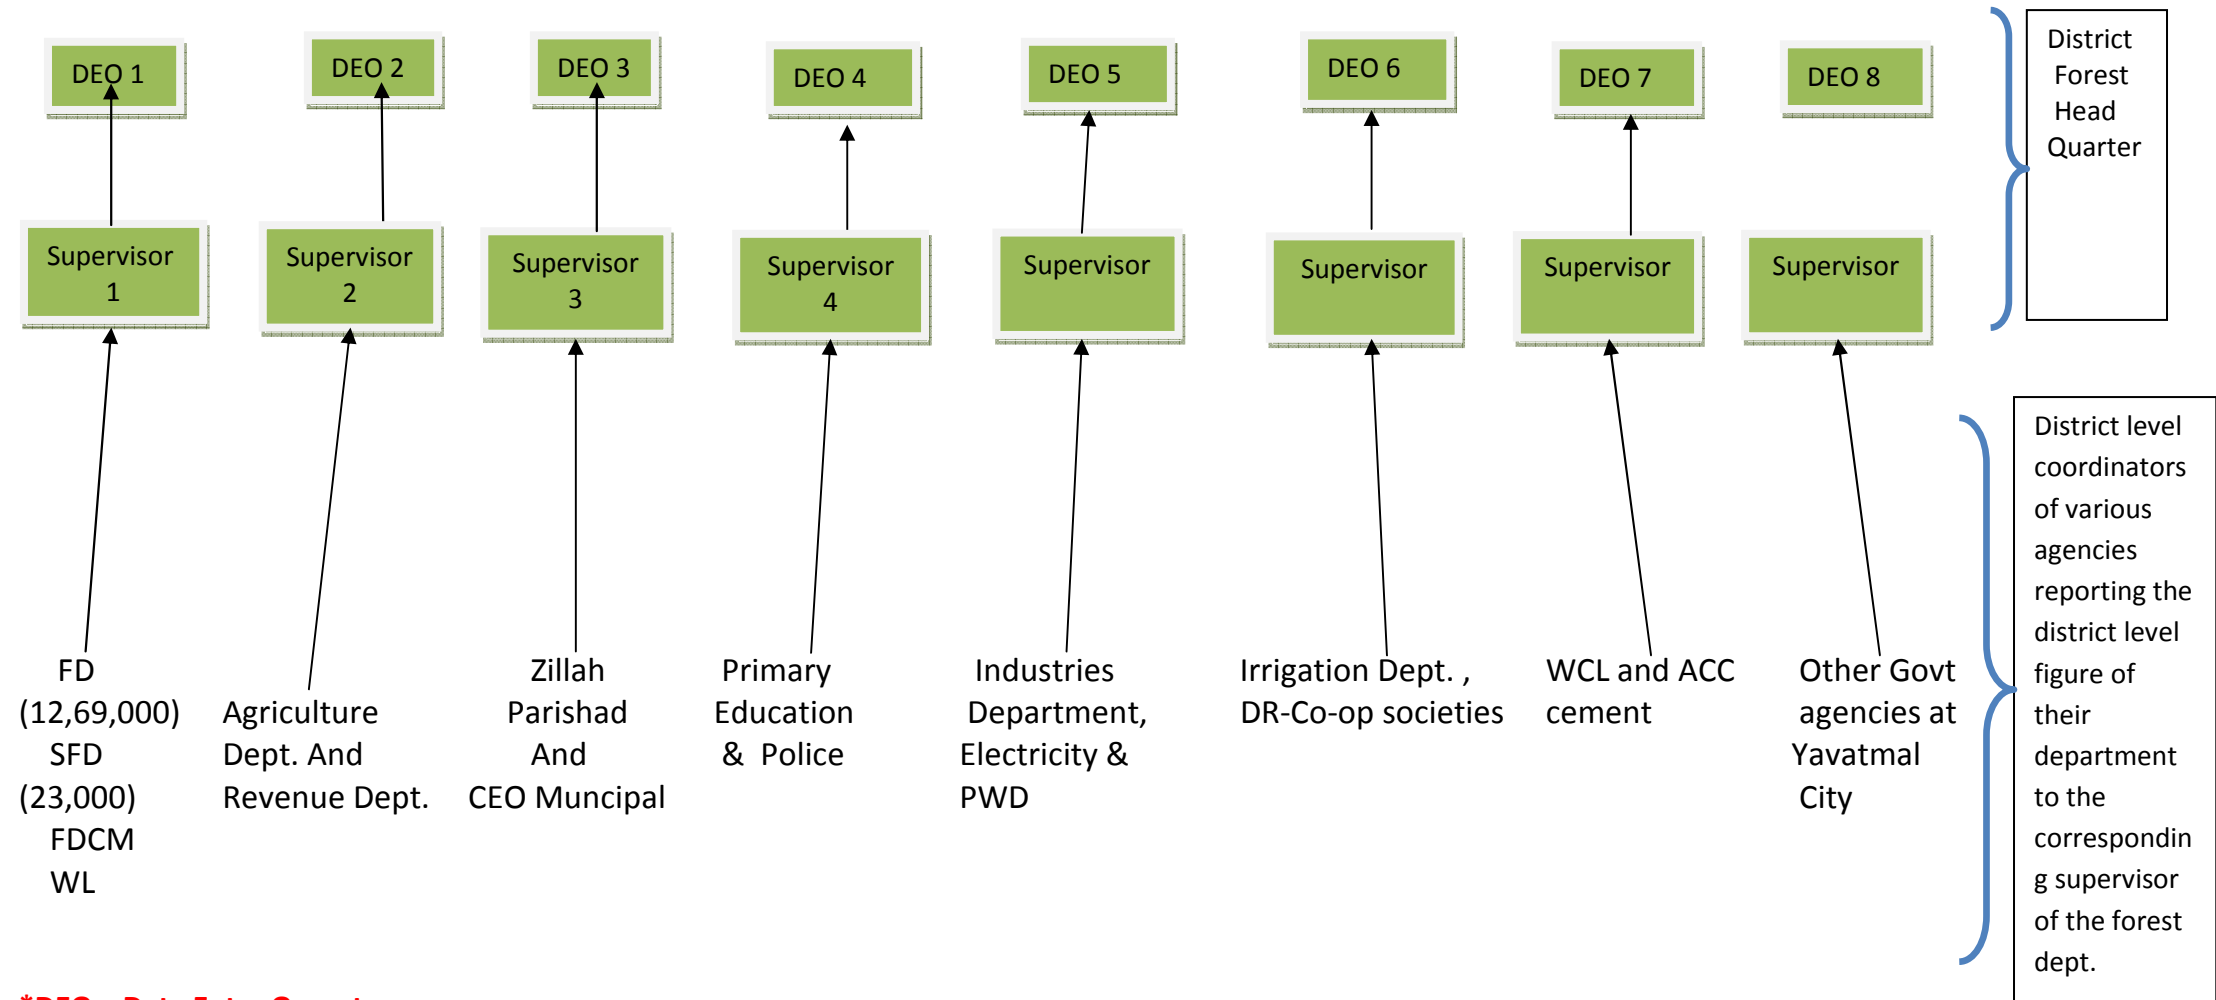

Flow Chart for online data entry for 1st July 2016 Plantation

Yavatmal

(Available on <http://ccftamt.gov.in>)

District
Forest
Head
Quarter

District level
coordinators
of various
agencies
reporting the
district level
figure of
their
department
to the
corresponding
supervisor
of the forest
dept.

***DEO = Data Entry Operator**