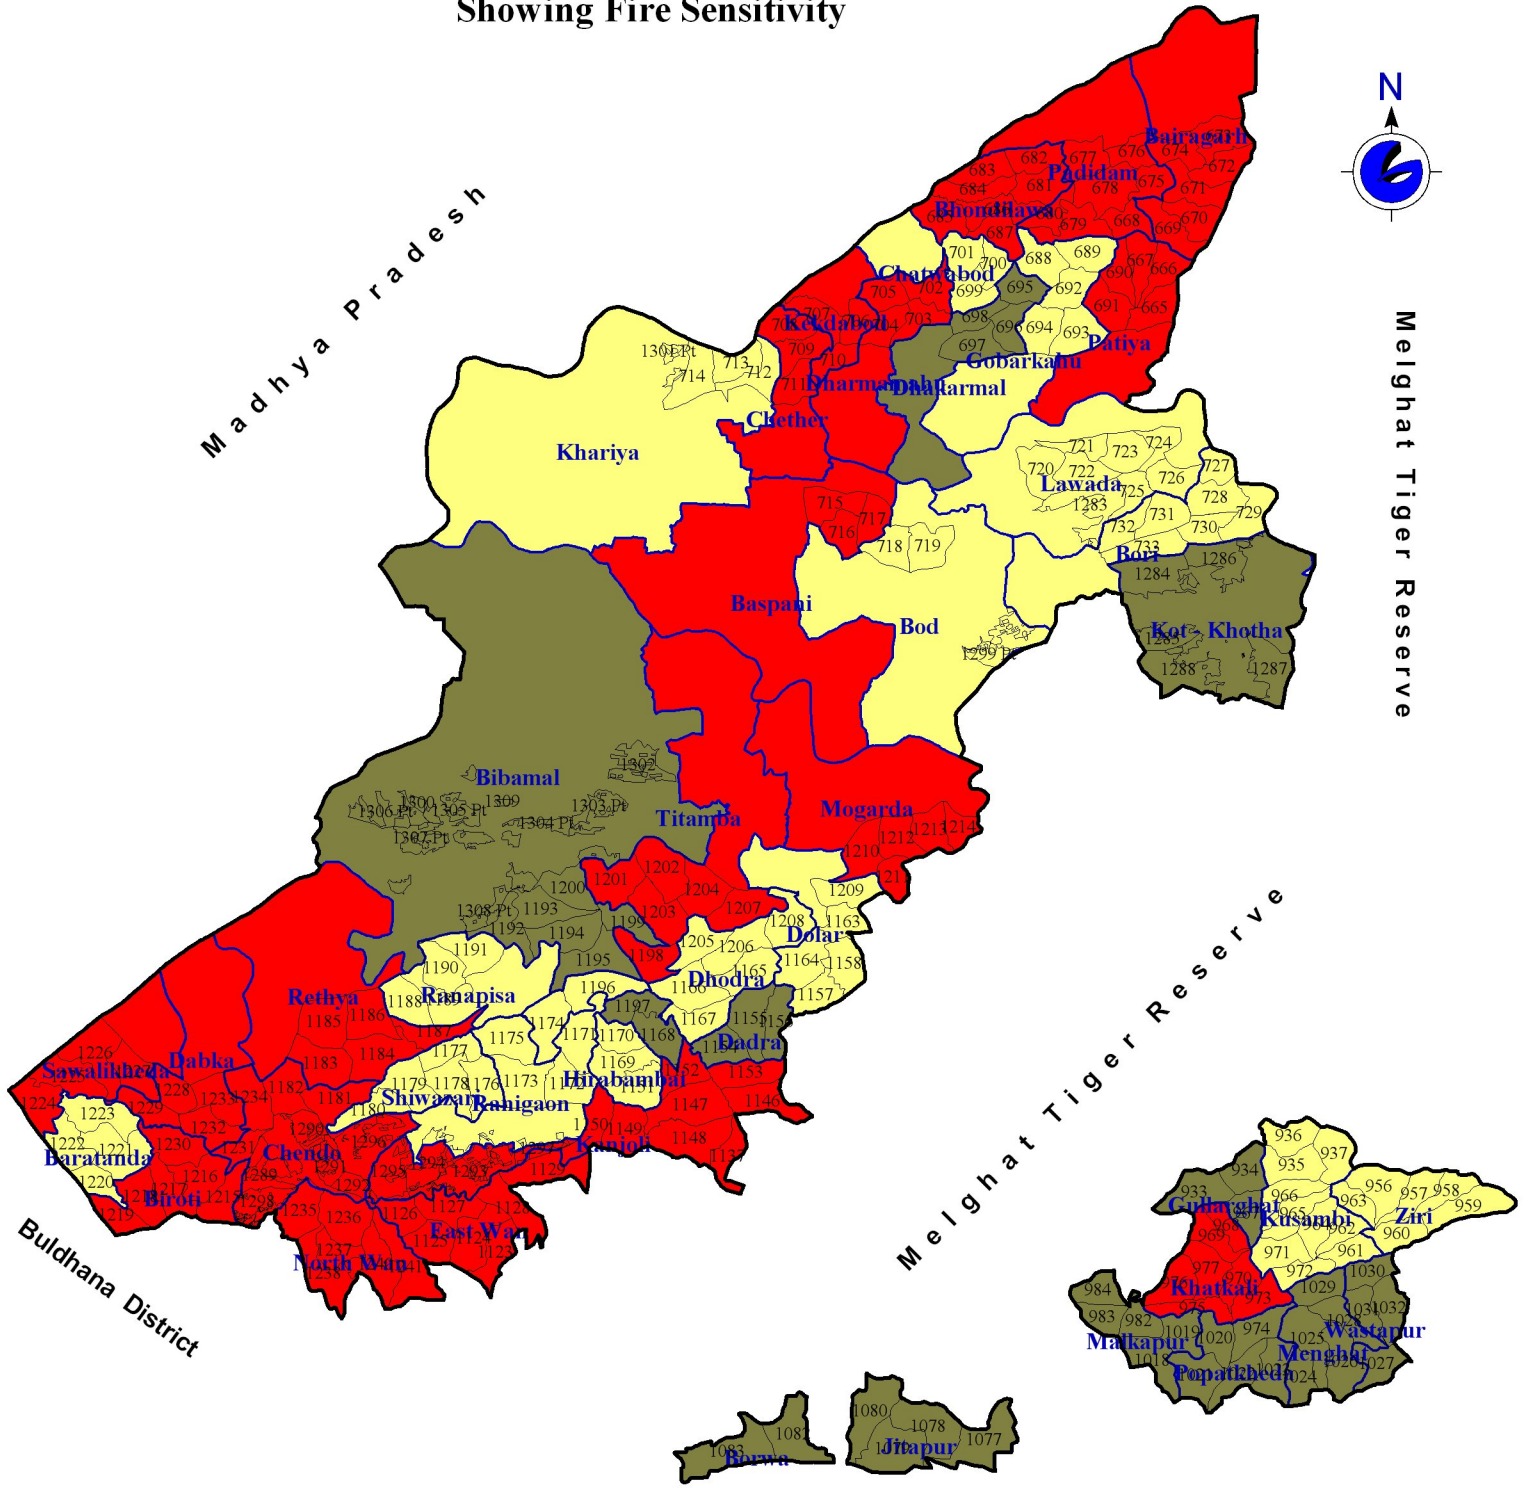

Map of West Melghat Division Showing Fire Sensitivity

Madhya Pradesh

Melghat Tiger Reserve

Akola District

Legend

- | | | | |
|--|----------------------|---|------------------------|
|  | Division Boundary |  | Beat Name |
|  | Beat Boundary |  | Fire : Hyper Sensitive |
|  | Compartment Boundary |  | Fire : Sensitive |
| 715 | Compartment No. |  | Fire : Normal |

Conservator of Forests,
Working Plan Division,
Amravati