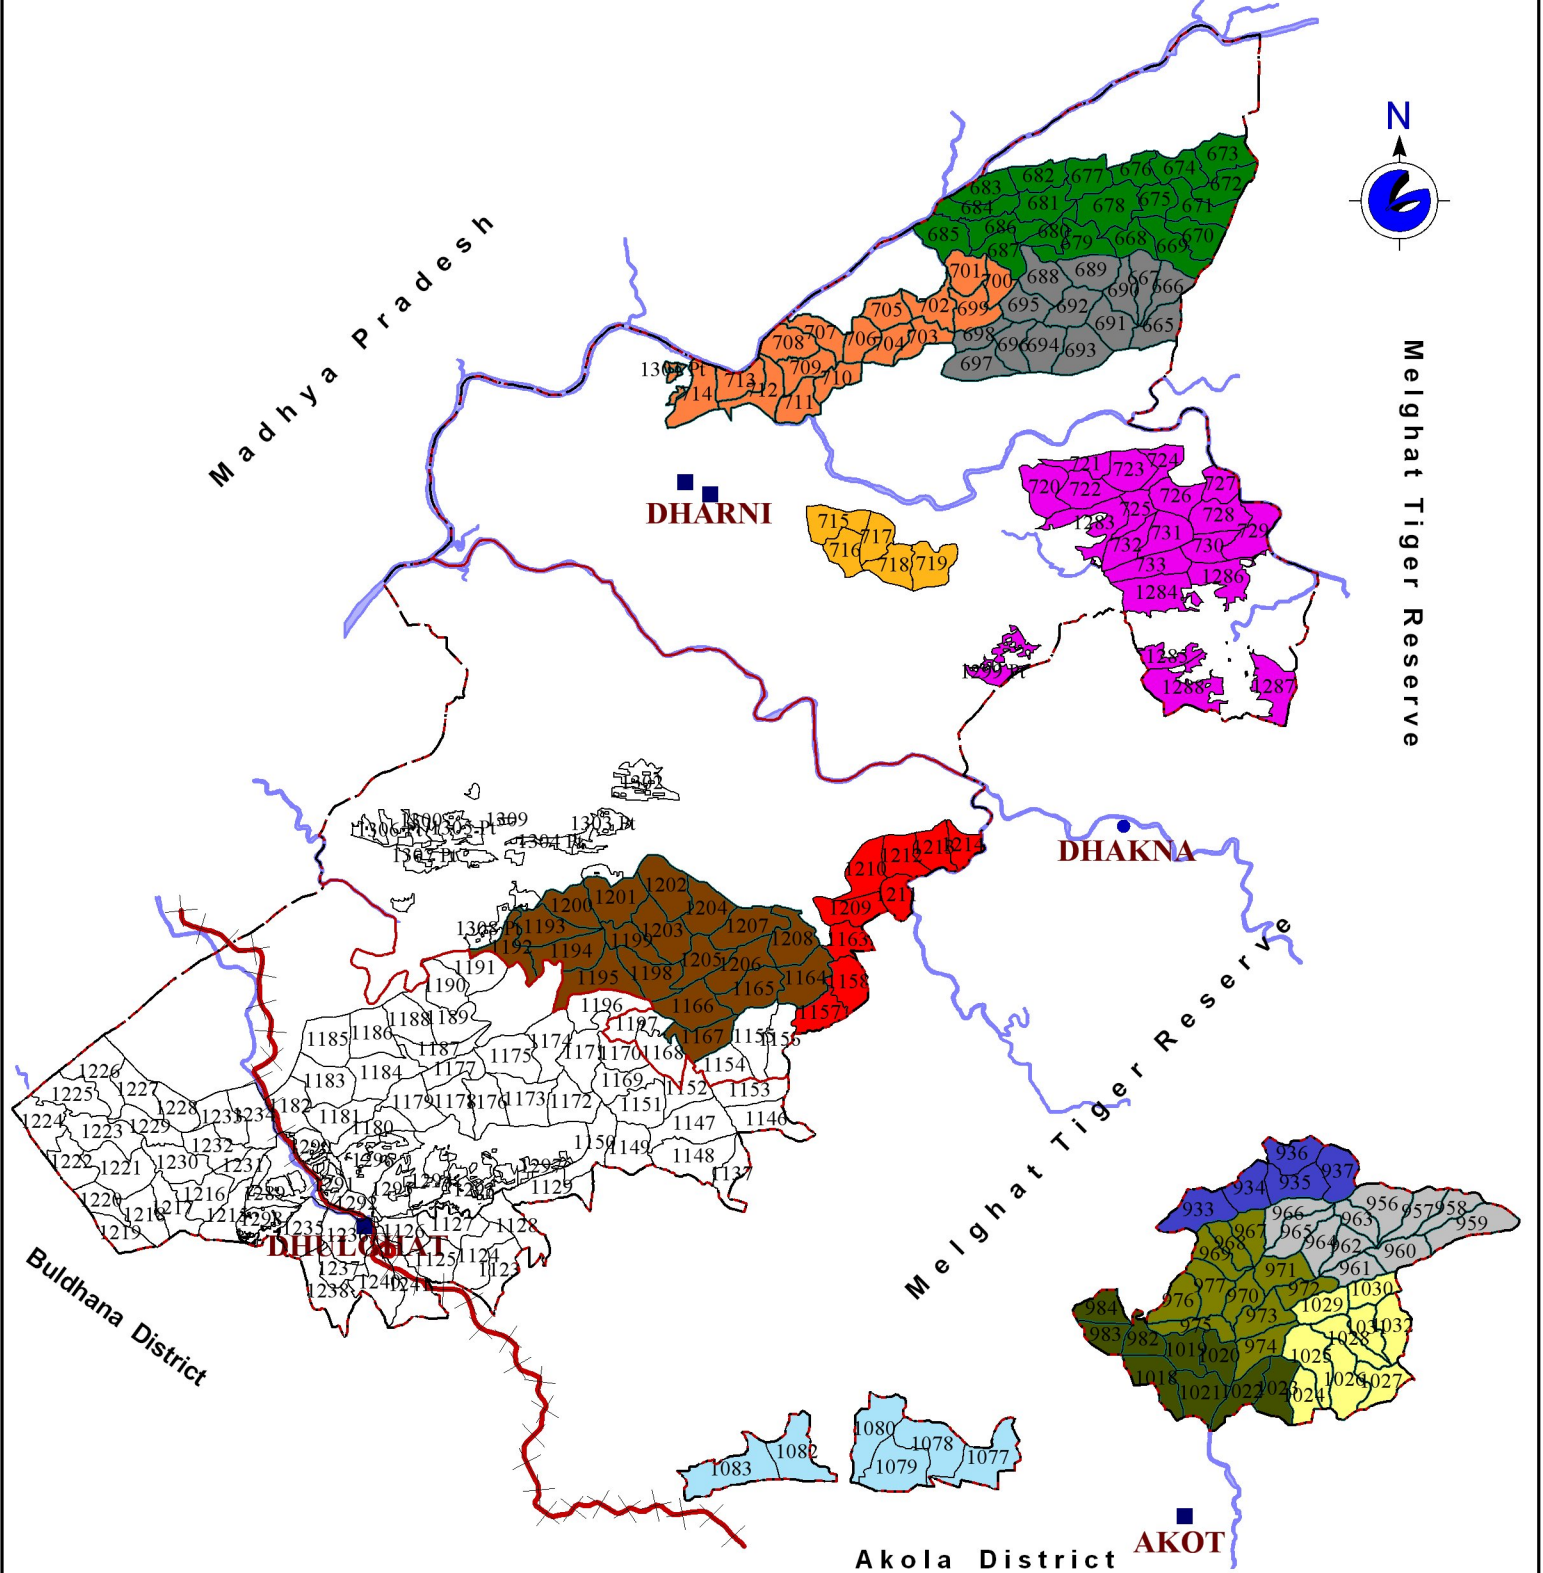

Selection Cum Improvement Working Circle of West Melghat Division

| Legend | | Felling Series | | | |
|--------|----------------------|----------------|--------------|--|---------------|
| | Division Boundary | | Patita F.S. | | Khatkali F.S. |
| | Range Boundary | | Rajdahi F.S. | | Dolar F.S. |
| | Compartment Boundary | | Dharni F.S. | | Ahad F.S. |
| | Range Head Quarter | | Chitri F.S. | | Menghat F.S. |
| | | | Bod F.S. | | Somthana F.S. |
| | | | | | Belkund F.S. |
| | | | | | |
| | | | | | |

Conservator of Forests,
Working Plan Division,
Amravati

Prepared By : S.R.Mohakar (Forest Surveyor) WP.Dn.Amravati.